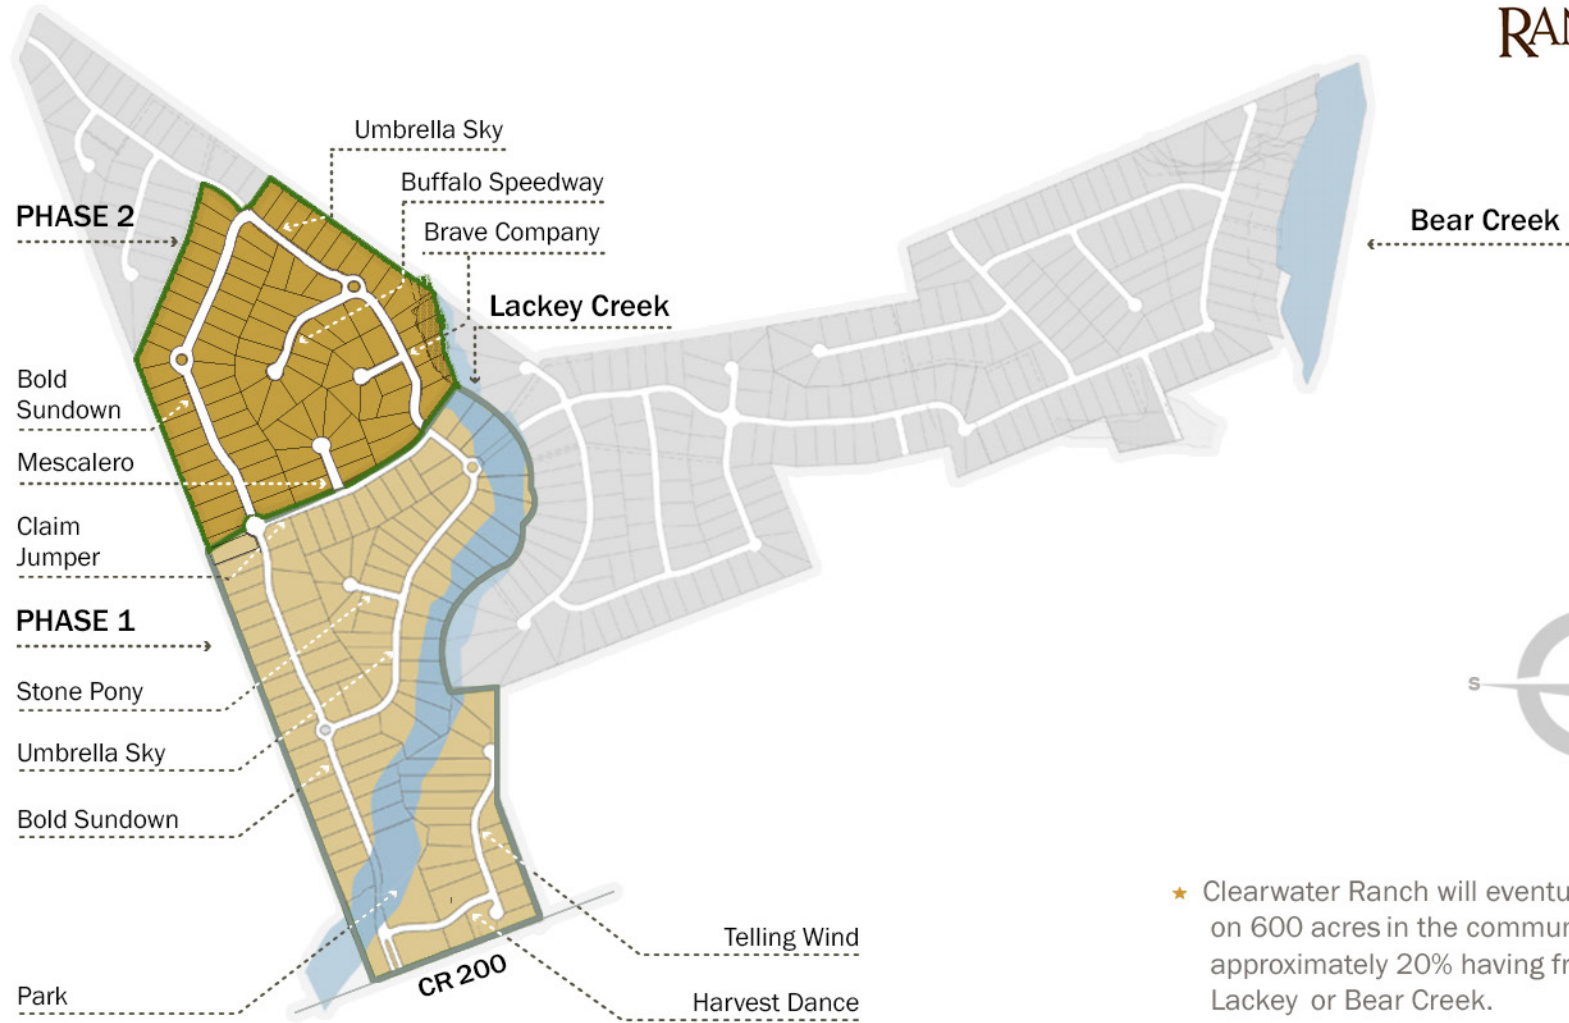

CLEARWATER  
RANCH

★ Clearwater Ranch will eventually have 450 homes on 600 acres in the community with approximately 20% having frontage along Lackey or Bear Creek.