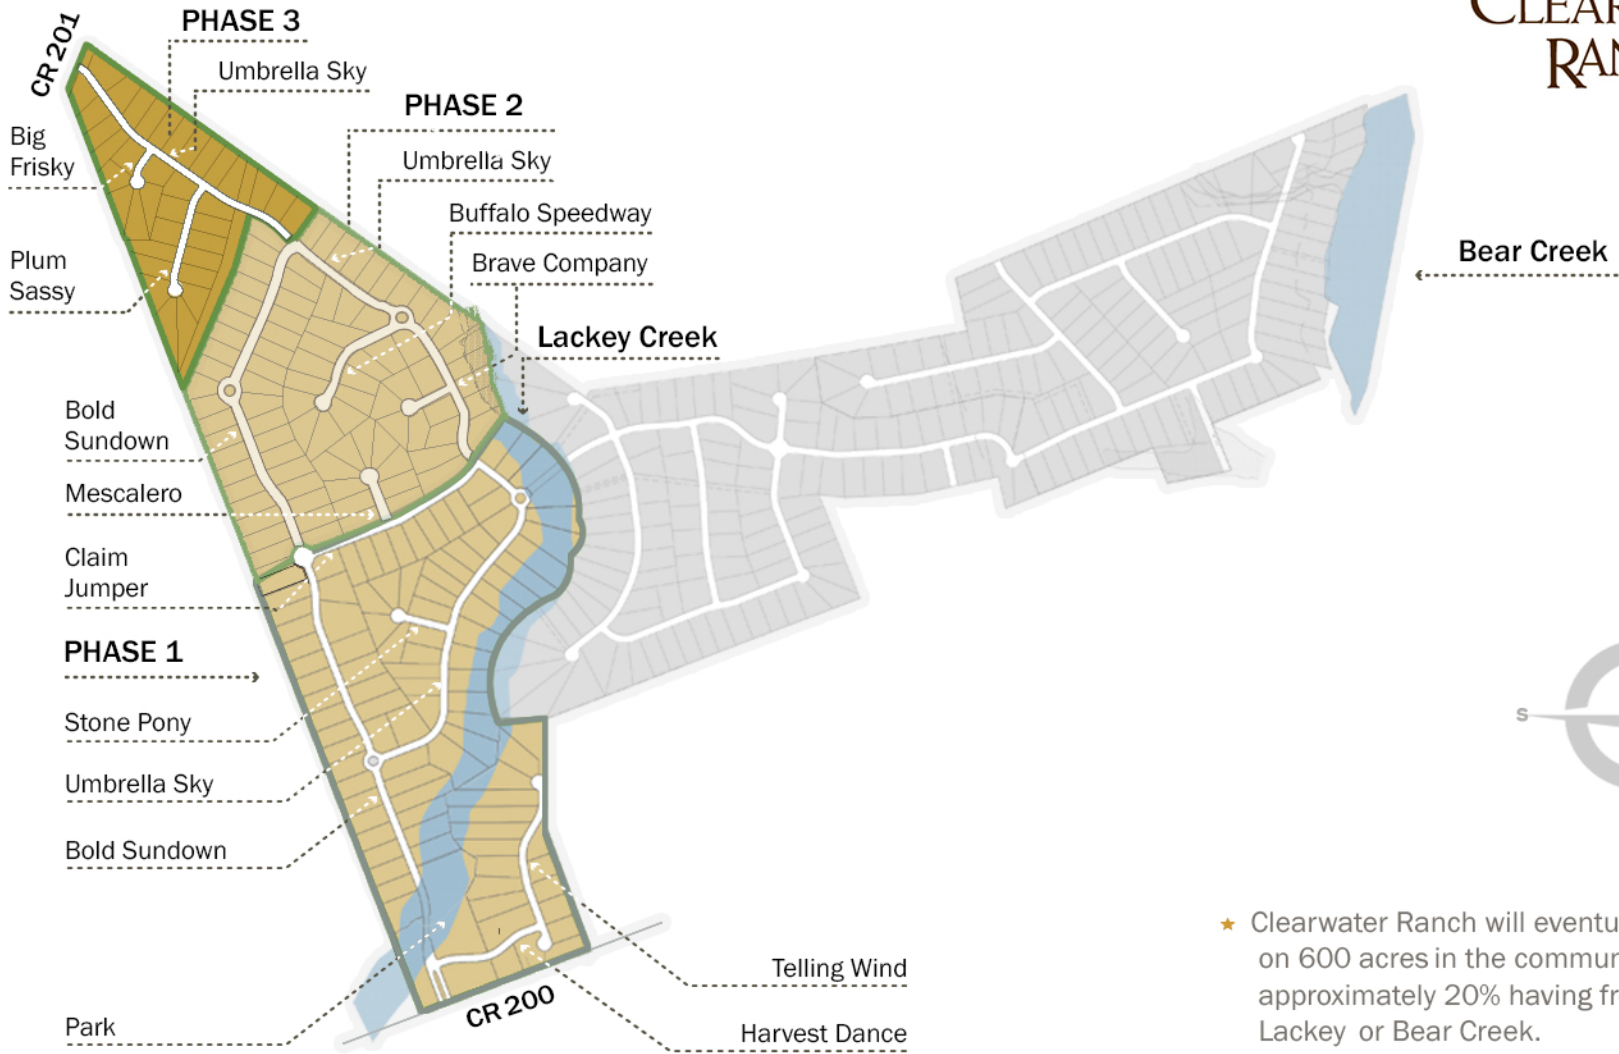

**CLEARWATER  
RANCH**

★ Clearwater Ranch will eventually have 450 homes on 600 acres in the community with approximately 20% having frontage along Lackey or Bear Creek.